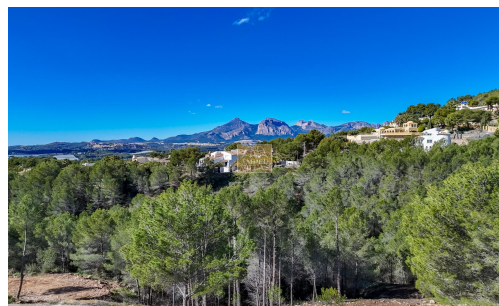

Price: 190.000 €

Building plot located in a quiet area of the Urbanisation of Santa Clara, with beautiful green panoramic views and from the upper part of the plot to the sea.